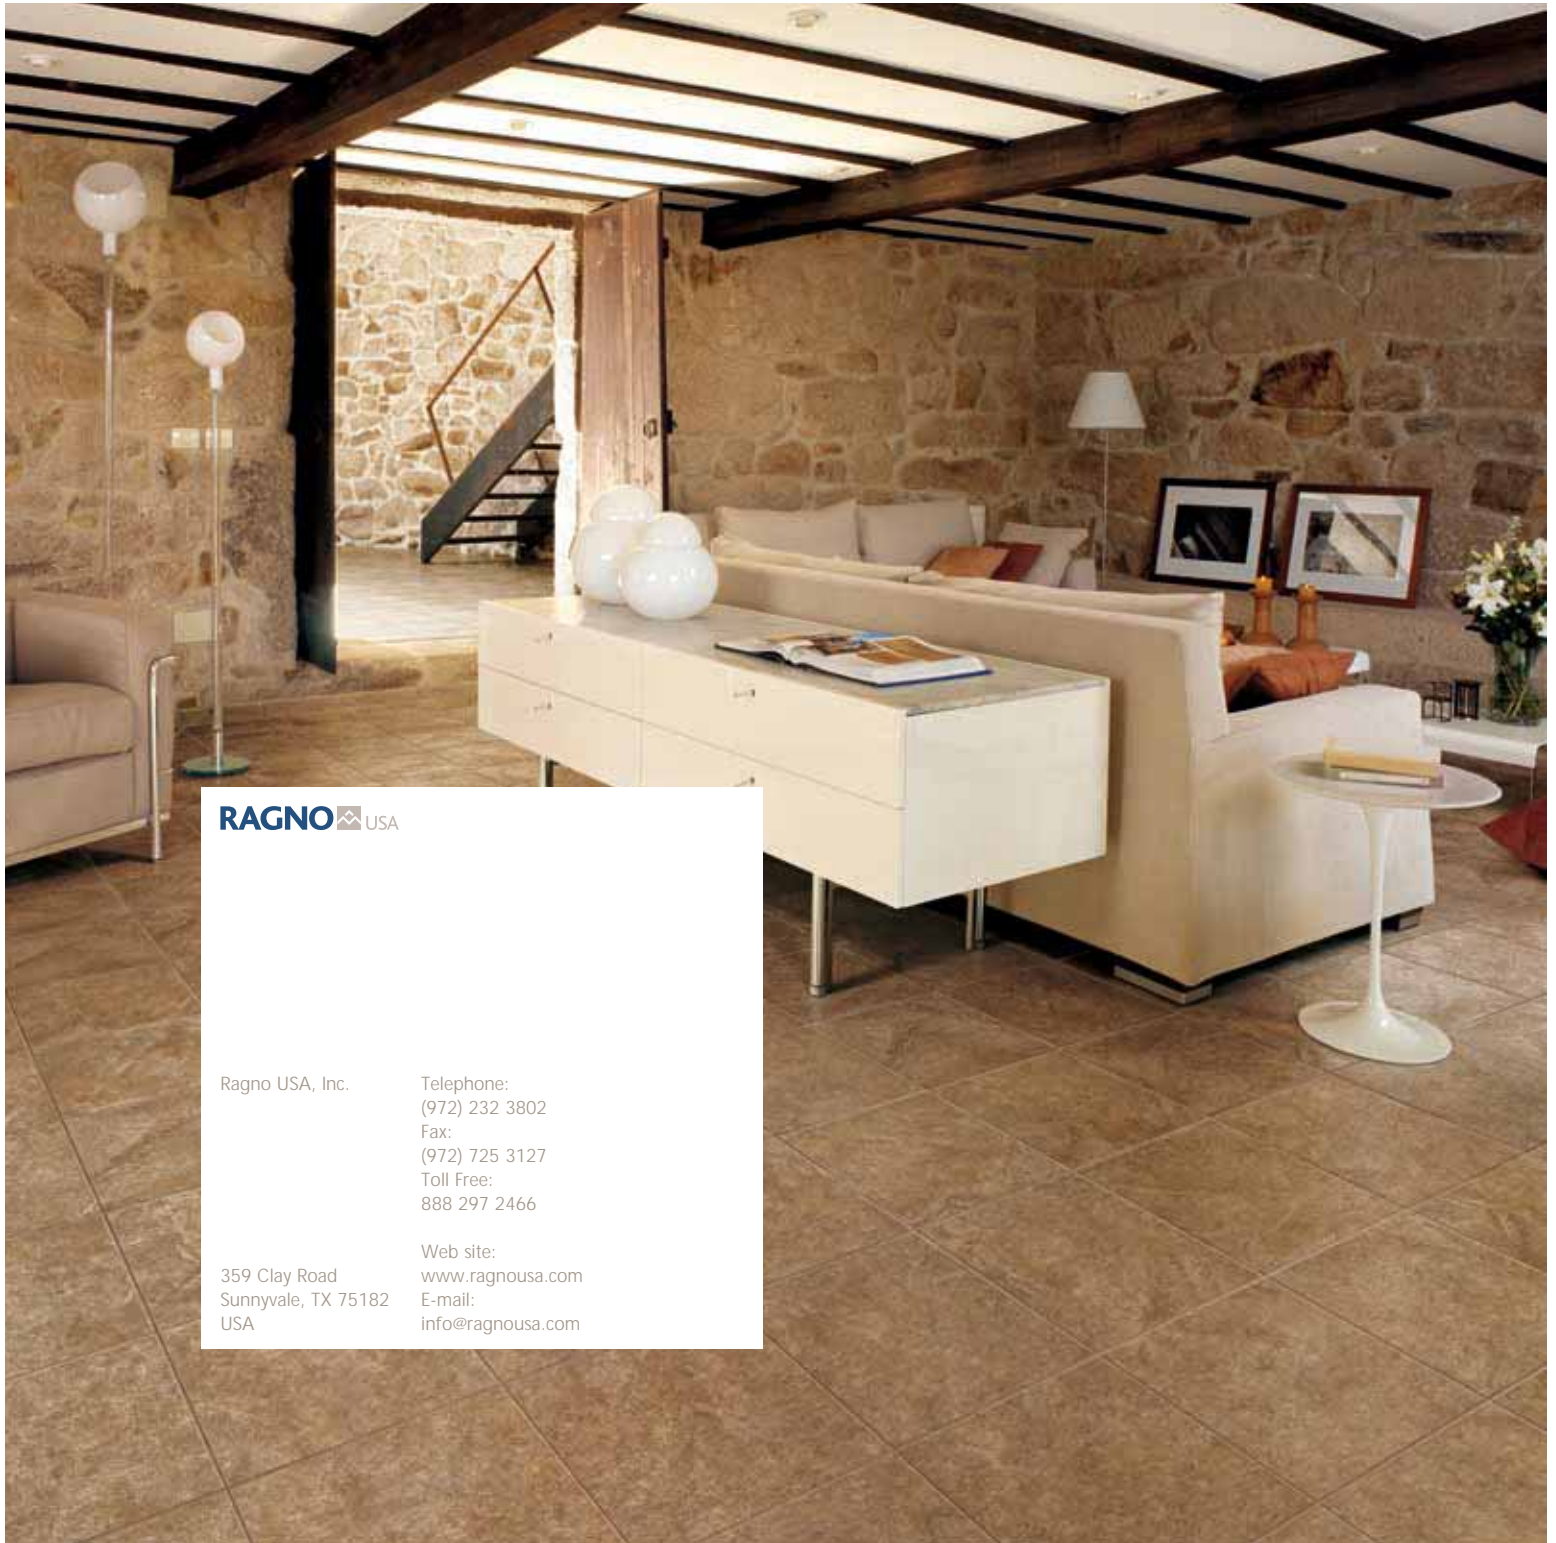

RAGNO USA

Ragno USA, Inc.

Telephone:
(972) 232 3802
Fax:
(972) 725 3127
Toll Free:
888 297 2466

359 Clay Road
Sunnyvale, TX 75182
USA

Web site:
www.ragnousa.com
E-mail:
info@ragnousa.com